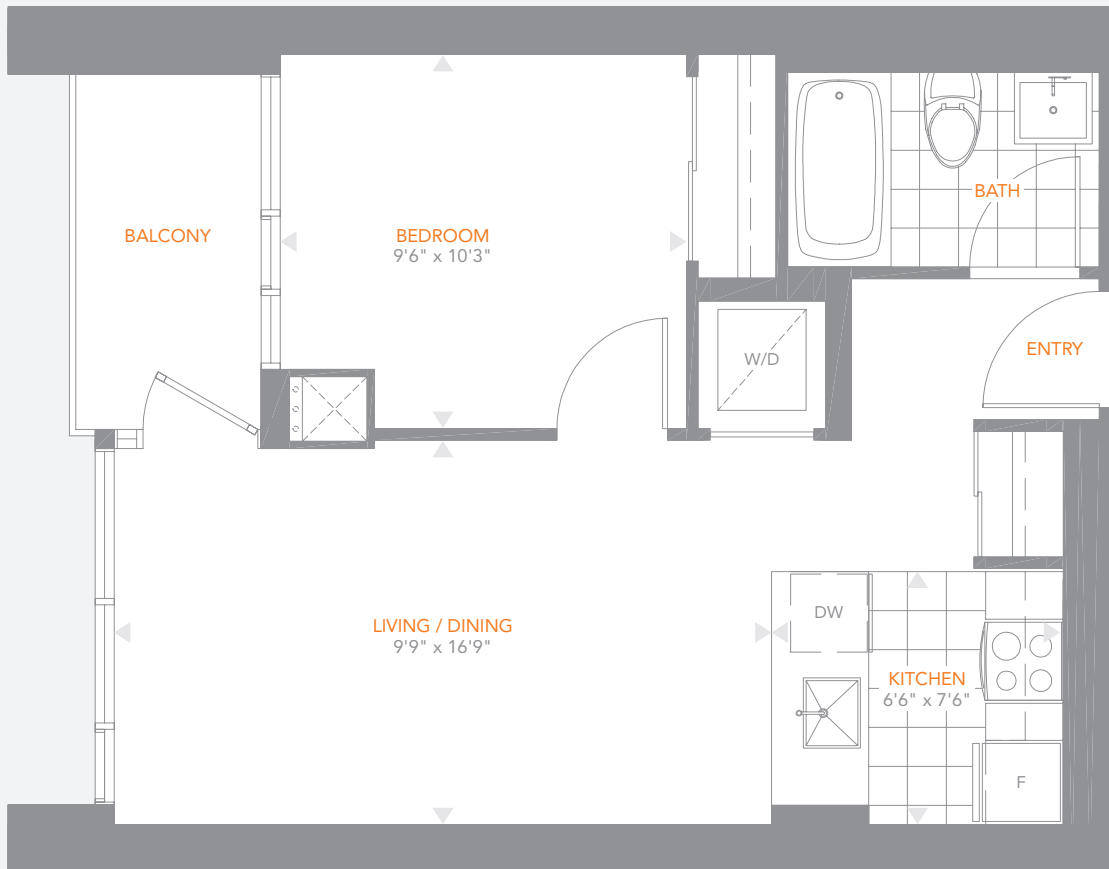

RESIDENCE 01

ONE BEDROOM (FLOORS 12-42)

557 TOTAL SQ. FT.

514 SQ. FT. + BALCONY (43 SQ. FT.)

All areas and stated room dimensions are approximate. Sizes and specifications are subject to change without notice. Actual living area and balcony/terraces may vary from floor stated areas. All illustrations are artist's concept. E & O.E.